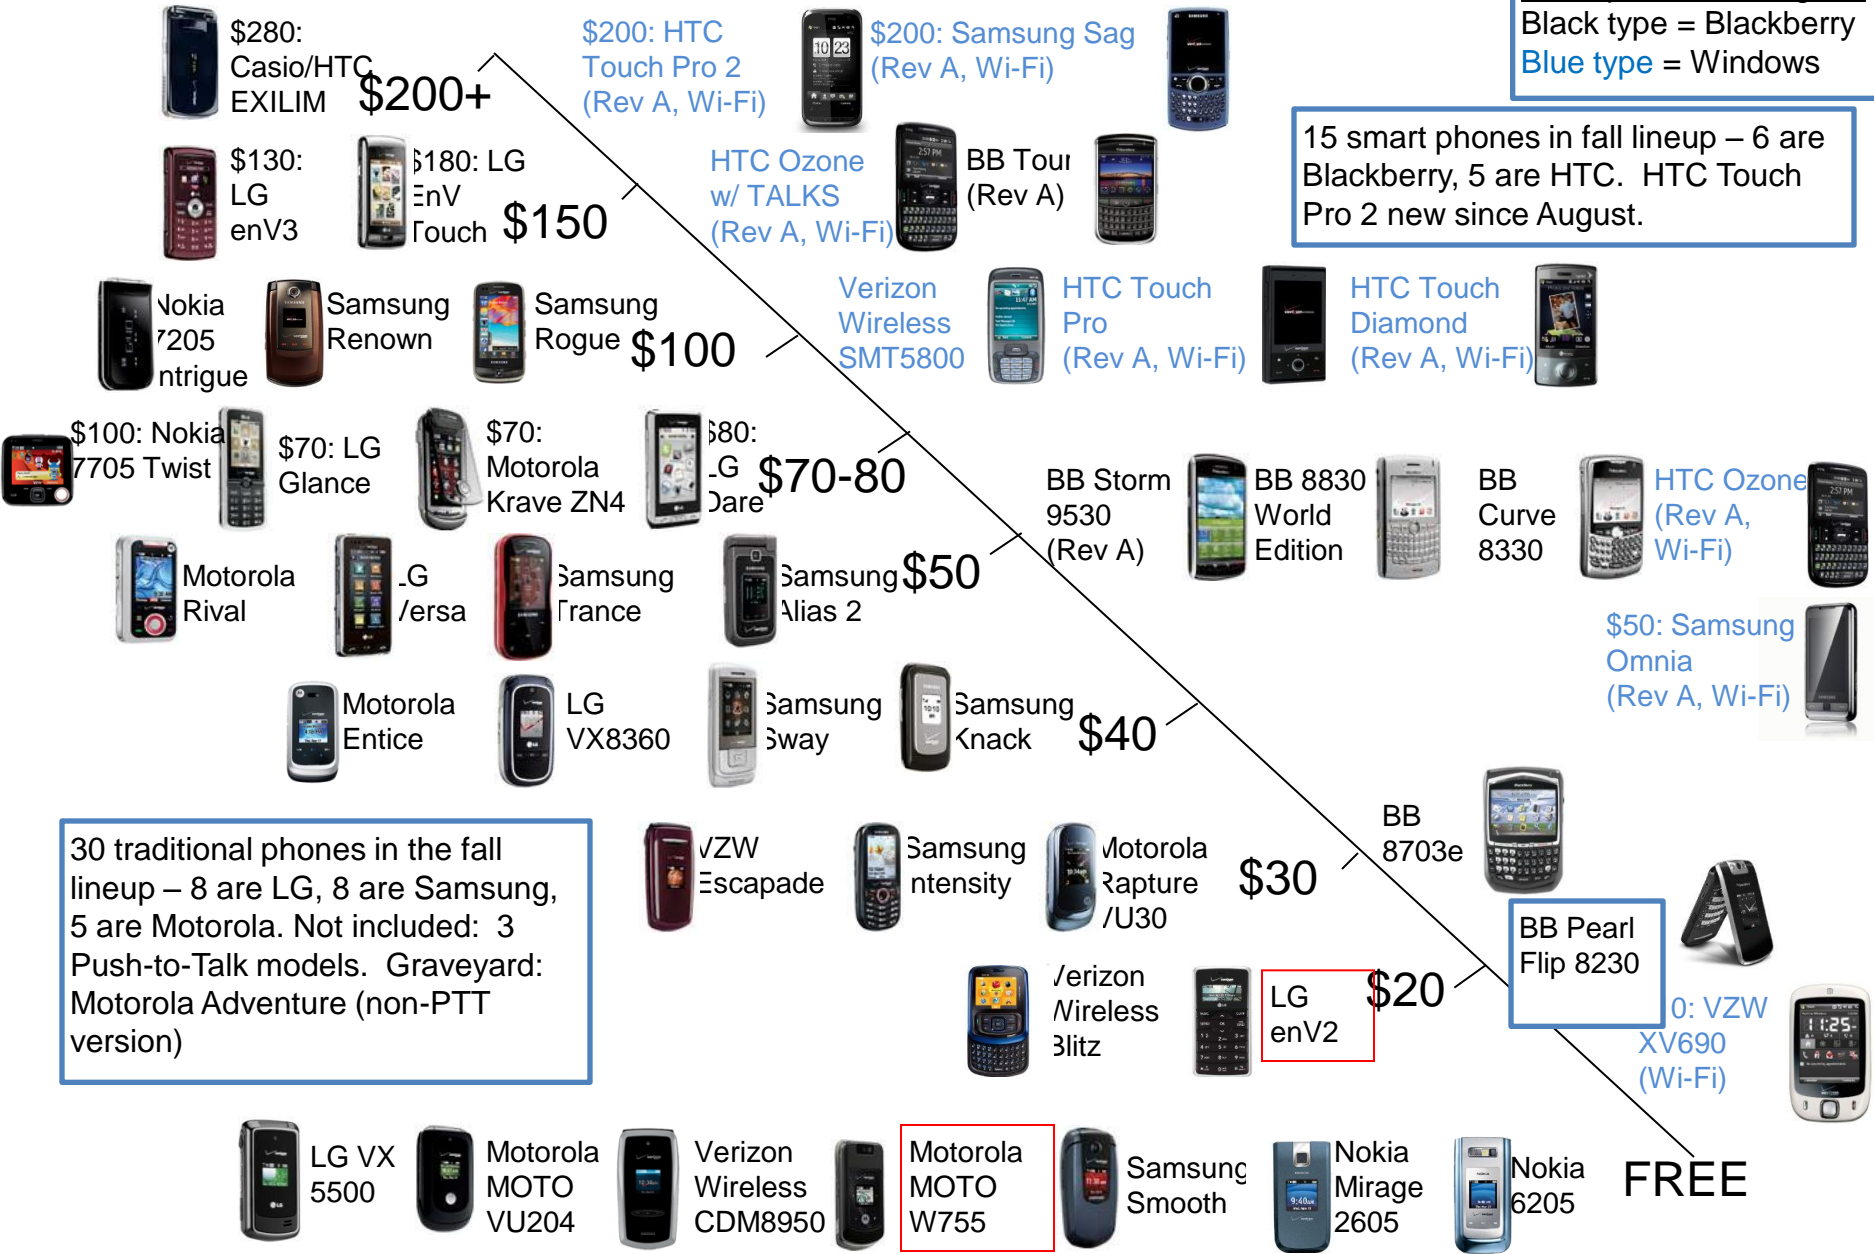

at&t Phone Lineup (as of 9/25/2009)

Source: mobile symmetry, at&t

Smartphone OS Legend
 Black type = Blackberry
 Blue type = Windows
 Red type = Apple
 Orange type = Android
 Green type = Symbian

15 smart phones in fall lineup – 6 are Blackberry. Three price drops in Sept and Blackjack II removed

Smartphone Graveyard:
 Samsung EPIX (3G, Wi-Fi),
 Samsung Blackjack II (3G)

Verizon Wireless Phone Lineup (as of 9/25/2009)

Source: mobile symmetry, VZW

Smartphone OS Legend
 Black type = Blackberry
 Blue type = Windows

15 smart phones in fall lineup – 6 are Blackberry, 5 are HTC. HTC Touch Pro 2 new since August.

30 traditional phones in the fall lineup – 8 are LG, 8 are Samsung, 5 are Motorola. Not included: 3 Push-to-Talk models. Graveyard: Motorola Adventure (non-PTT version)

Legend:
 Apple OS = Red
 Android = Green
 Blackberry = Black
 Windows = Blue
 Palm = Brown

**5 of 15
Android**

**5 of 13
Android**

**7 of 12
Android**