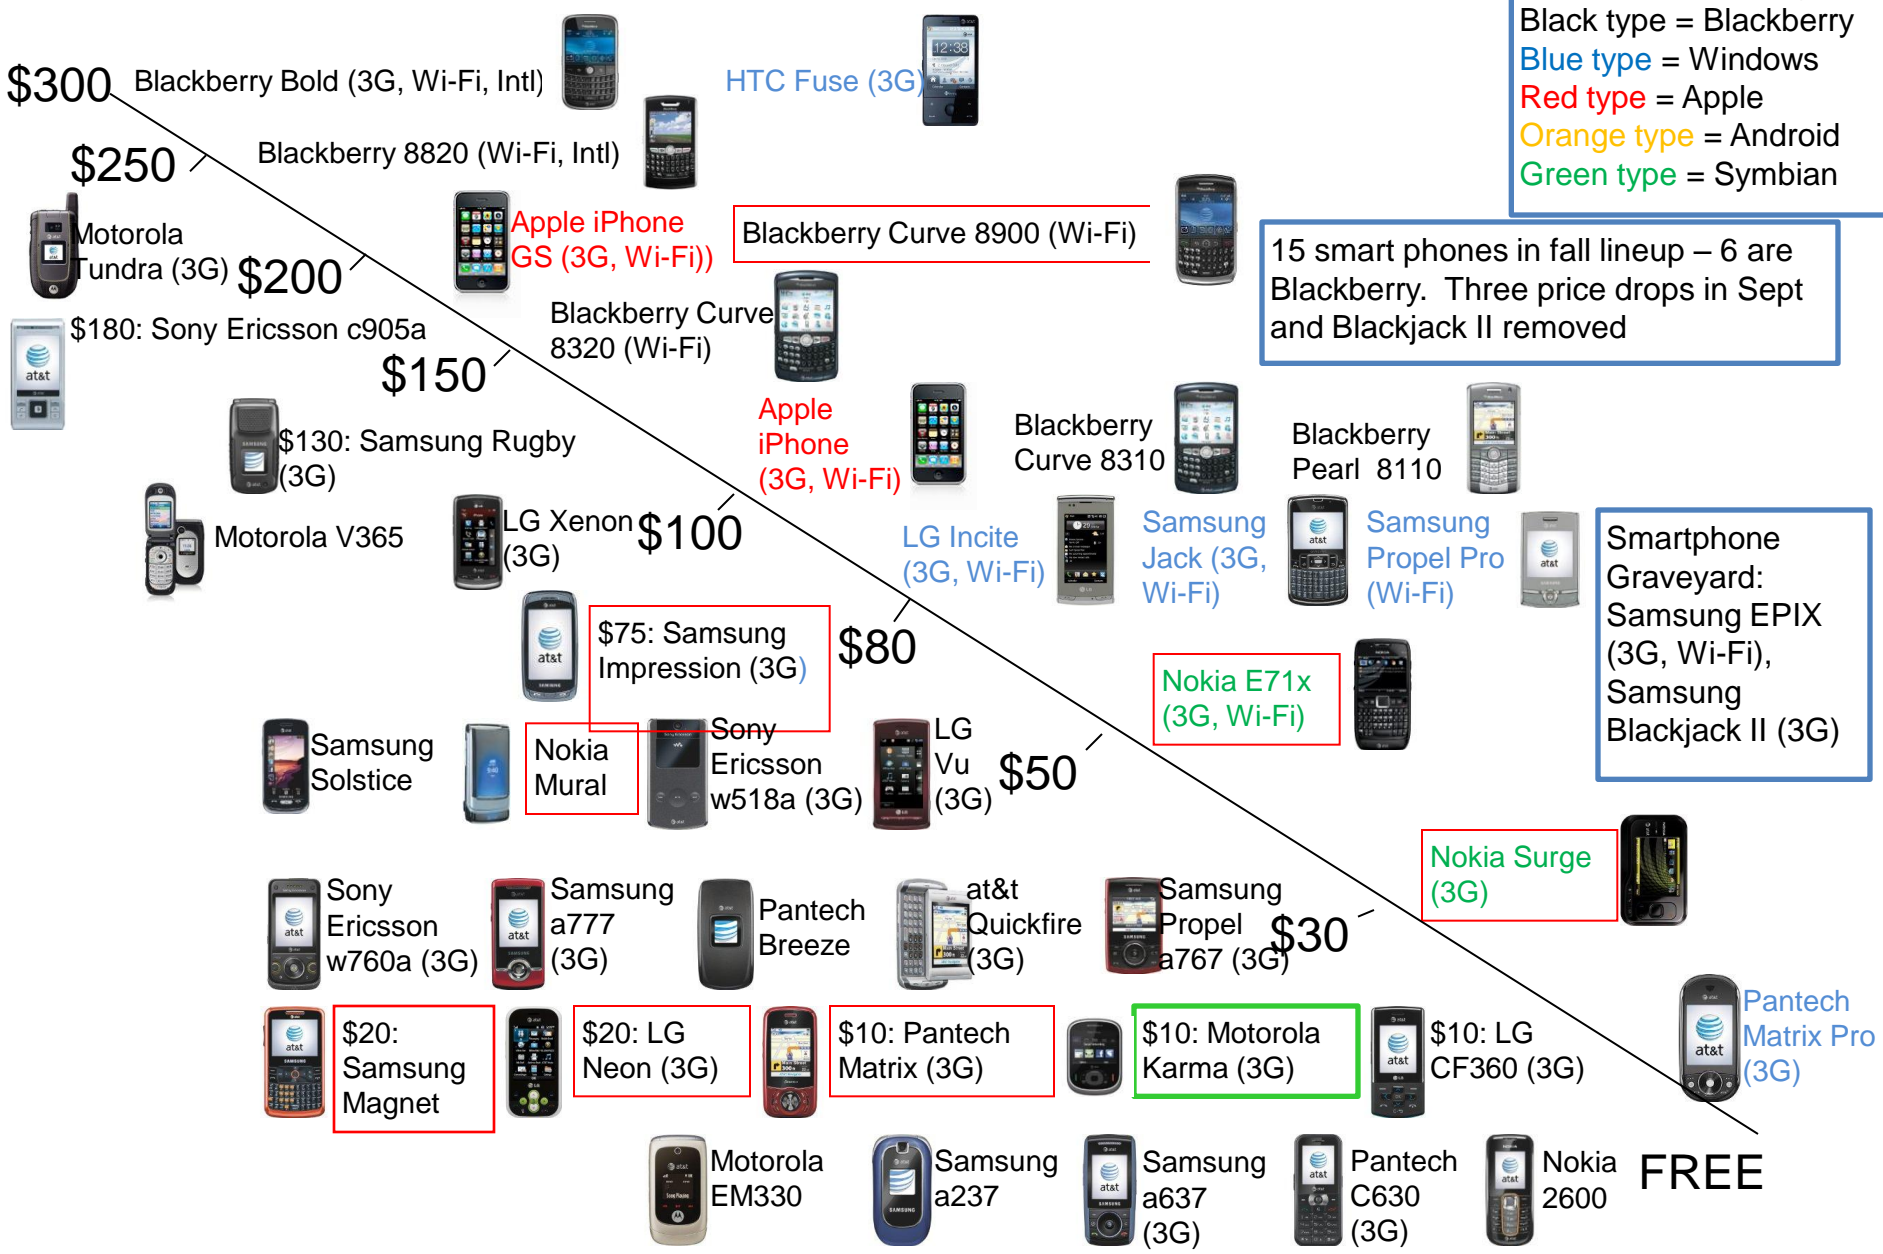

at&t Phone Lineup (as of 9/25/2009)

Source: mobile symmetry, at&t

Smartphone OS Legend
 Black type = Blackberry
 Blue type = Windows
 Red type = Apple
 Orange type = Android
 Green type = Symbian

15 smart phones in fall lineup – 6 are Blackberry. Three price drops in Sept and Blackjack II removed

Smartphone Graveyard:
 Samsung EPIX (3G, Wi-Fi),
 Samsung Blackjack II (3G)

Verizon Wireless Phone Lineup (as of 9/25/2009)

Source: mobile symmetry, VZW

Smartphone OS Legend
 Black type = Blackberry
 Blue type = Windows

15 smart phones in fall lineup – 6 are Blackberry, 5 are HTC. HTC Touch Pro 2 new since August.

30 traditional phones in the fall lineup – 8 are LG, 8 are Samsung, 5 are Motorola. Not included: 3 Push-to-Talk models. Graveyard: Motorola Adventure (non-PTT version)

Legend:
 Apple OS = Red
 Android = Green
 Blackberry = Black
 Windows = Blue
 Palm = Brown

**5 of 15
Android**

**5 of 13
Android**

**7 of 12
Android**